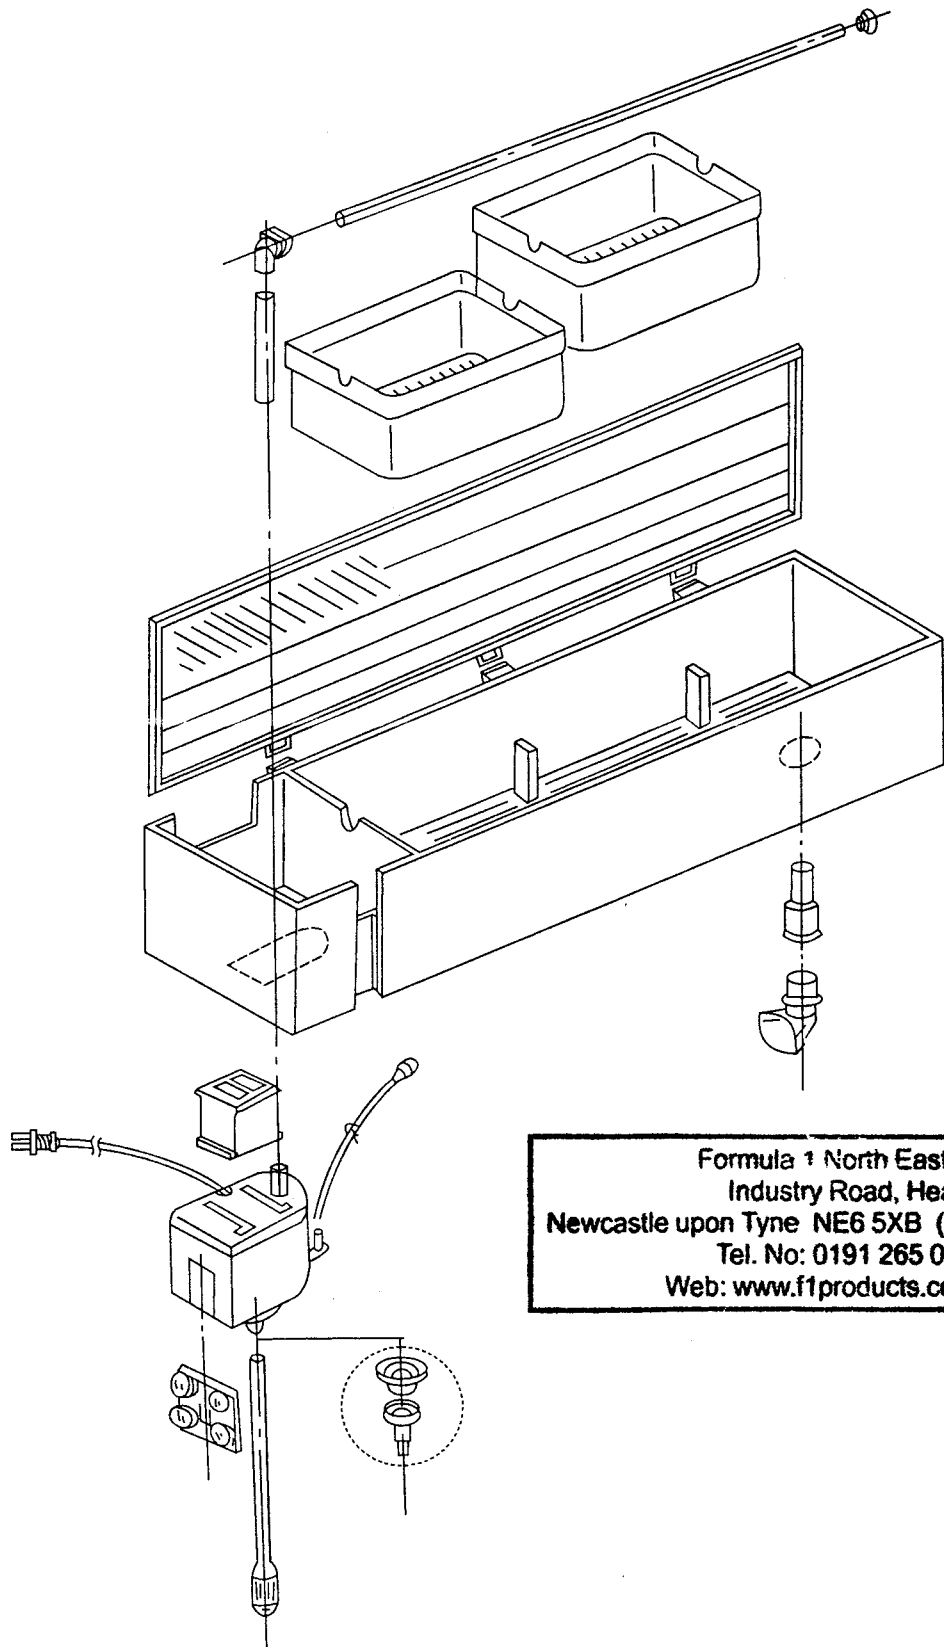

R3100, R390, R102

DIAGRAM OF WATER TANK INSTALLATION

**Formula 1 North East Ltd
Industry Road, Heaton
Newcastle upon Tyne NE6 5XB (UK)
Tel. No: 0191 265 0700
Web: www.f1products.co.uk**